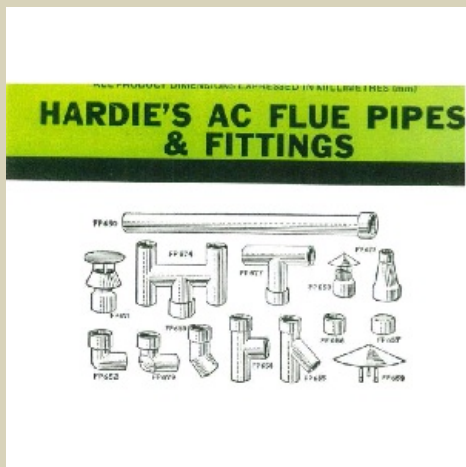

Product: Flue pipes and fittings

Product Name	Flue pipes and fittings
Product type	Cement - sheets, moulded product
Sub-Product type	Plumbing, Roofing & Guttering
Trading name(s)	
Other name(s)	
Product description	Includes socketed pipes, bends (all angles), tees, loose sockets, blank caps, cone cap cowls, Chinaman hat cowls, H piece, T piece, Smith cowl, west cowl, mushroom cowl, double Chinaman hat, torpedo cowl and tapered reducers.
Build element	Plumbing, Roofing & Guttering
Product identification	
Known uses	Plumbing, Roofing & Guttering
Asbestos fibre type	Amosite (brown asbestos) Chrysotile (white asbestos) Crocidolite (blue asbestos)
Friable or Non-Friable	Non-Friable
Known Supplier(s)	James Hardie
Known place of manufacture	
Date / period of manufacture	Pre 1987
Building construction period	1900-1920,1921-1930,1931-1940,1941-1950,1951-1960,1961-1970,1970-1980,1981-1990,Pre 1900
Location	<p>Domestic home</p> <ul style="list-style-type: none"> • Bathroom • Bedroom • Dining room • Dog kennels • Fencing • Fireplace • Mouldings - internal and external • Plumbing • Roofing & guttering <p>Agricultural</p> <p>Commercial</p> <ul style="list-style-type: none"> • Drainage • Plant • Plumbing • Roofing & guttering

Source WorkSafe Tasmania

Image Id 79

WST_Formed-flue-pipe-insitu.jpg

Name Formed flue pipe insitu

Caption Asbestos Cement Flue pipe insitu in commercial location

Location Commercial

Source WorkSafe Tasmania

Image Id 80

WST_formed-flue-pipes-incorrectly-tied-back.jpg

Name	Asbestos Cement Flue pipe 1b
Caption	Close up of Asbestos Cement Flue pipe incorrectly tied
Location	Industrial
Source	WorkSafe Tasmania
Image Id	81