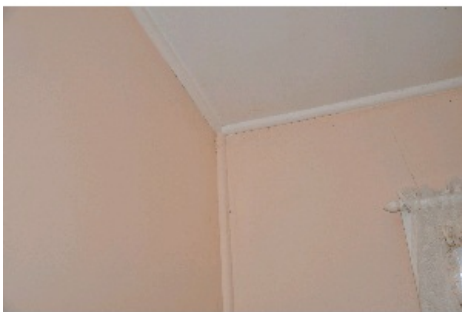

Product: Cement sheeting - Villaboard

Product Name	Cement sheeting - Villaboard
Product type	Cement - sheets, moulded product
Sub-Product type	
Trading name(s)	Villaboard
Other name(s)	
Product description	
Build element	Construction
Product identification	
Known uses	Internal walls and ceilings
Asbestos fibre type	Chrysotile (white asbestos)
Friable or Non-Friable	Non-Friable
Known Supplier(s)	
Known place of manufacture	
Date / period of manufacture	Ceased 1981
Building construction period	1941-1950,1951-1960,1961-1970,1970-1980
Location	<p>Domestic home</p> <ul style="list-style-type: none"> • Bathroom • Dining room • Dog kennels • Fireplace <p>Commercial</p> <p>Industrial</p> <p>Other Public</p>
Product images	

004 Asbestos Flooring - Tiles.jpg

Name	Villaboard Walls
Caption	Villaboard internal walls
Location	Domestic home
Source	Asbestos Education Committee

008 Asbestos Flooring - Tiles.jpg

Name	Villaboard Walls
Caption	Villaboard internal walls
Location	Domestic home
Source	Asbestos Education Committee
Image Id	134