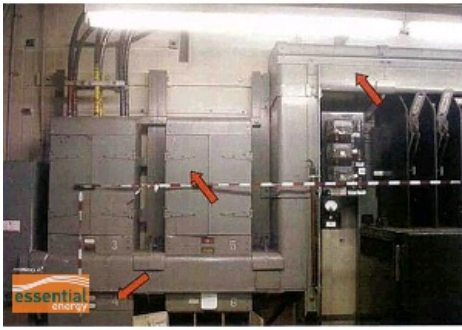

## Product: Moulded Cement Sheet - Electrical

<b>Product Name</b>	Moulded Cement Sheet - Electrical
<b>Product type</b>	Cement - sheets, moulded product
<b>Sub-Product type</b>	Electrical
<b>Trading name(s)</b>	
<b>Other name(s)</b>	Busbar trunking, cable troughing, fuse boxes
<b>Product description</b>	<p>Moulded cement sheets were mainly used for cable troughings, fuse boxes, CBD UG substation busbar trunking, etc. They are basically flat cement sheet moulded to suit the application, usually painted silver on the outside.</p> <p>Asbestos has been positively identified in the fibre-cementsheet in distribution fuse cabinets and busbar trunking.</p> <p>Uses Includes fuse backing board and low voltage fuse panel, which are all typically found in the form of bituminous boards.</p>
<b>Build element</b>	Construction
<b>Product identification</b>	
<p>If not painted they are white to grey in colour quite hard, strong, fibrous material.</p> <p>Uses Includes fuse backing board and low voltage fuse panel, which are all typically found in the form of bituminous boards.</p>	
<b>Known uses</b>	Uses Includes fuse backing board and low voltage fuse panel, which are all typically found in the form of bituminous boards. Cable troughings, fuse boxes, CBD UG substation busbar trunking,
<b>Asbestos fibre type</b>	
<b>Friable or Non-Friable</b>	Non-Friable
<b>Known Supplier(s)</b>	
<b>Known place of manufacture</b>	
<b>Date / period of manufacture</b>	Pre 1987
<b>Building construction period</b>	1941-1950, 1951-1960, 1961-1970, 1970-1980, 1981-1990
<b>Location</b>	<p><b>Commercial</b></p> <ul style="list-style-type: none"> <li>• Electrical</li> </ul> <p><b>Industrial</b></p> <ul style="list-style-type: none"> <li>• Electrical</li> </ul>

Fuse Cabinets and Busbar Trunking.jpg

<b>Name</b>	Fuse cabinets and bus bar trunking
<b>Caption</b>	Fuse cabinets and bus bar trunking
<b>Location</b>	Industrial
<b>Source</b>	Essential Energy
<b>Image Id</b>	251