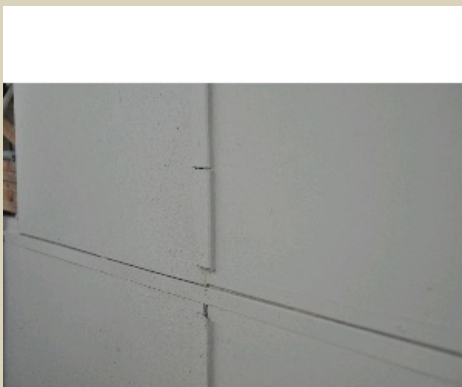

- Windows

Product images

IMG_0130.jpg

Name	Asbestos window trim
Caption	Window architrave made from moulded asbestos cement
Location	Domestic home
Source	Asbestos Education Committee
Image Id	46

IMG_0131.jpg

Name	Asbestos window trim 2
Caption	Window architrave made from moulded asbestos cement
Location	Domestic home
Source	Asbestos Education Committee
Image Id	47

PRODUCT INFORMATION

Name	James Hardie Product Information PDF - Window and Door Mouldings
Caption	James Hardie Product Information PDF - Window and Door Mouldings
Location	Other
Source	Archive
Image Id	167

AC Ceiling.JPG

Name	Ceiling joining strip
Caption	Joining strips on AC sheeting ceiling
Location	Commercial
Source	Prensa
Image Id	335

AAD WCS 031.JPG

Name	AC Cornice & Door Architrave
Caption	AC Cornice & Door Architrave, AC Wall and Ceiling
Location	Domestic home
Source	Asbestos Awareness
Image Id	336

AAD WCS 013.JPG

Name	Exterior Joining Strips
Caption	Exterior Joining Strips
Location	Domestic home
Source	Asbestos Awareness
Image Id	337

Internal Ceiling 2550 Courtesy Asbestos Awareness.JPG

Name	Ceiling joining strip
Caption	Ceiling joining strips
Location	Domestic home
Source	Asbestos Awareness
Image Id	338