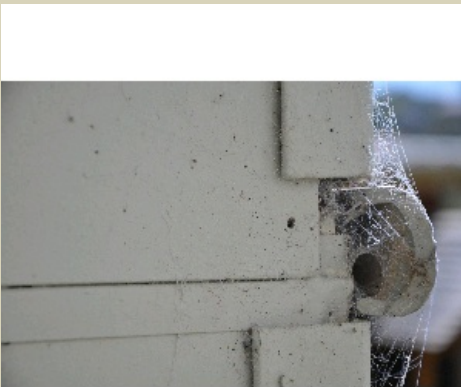

- Windows

Product images

IMG_0130.jpg

Name	Asbestos window trim
Caption	Window architrave made from moulded asbestos cement
Location	Domestic home
Source	Asbestos Education Committee
Image Id	46

IMG_0131.jpg

Name	Asbestos window trim 2
Caption	Window architrave made from moulded asbestos cement
Location	Domestic home
Source	Asbestos Education Committee
Image Id	47

PRODUCT INFORMATION

Name	James Hardie Product Information PDF - Window and Door Mouldings
Caption	James Hardie Product Information PDF - Window and Door Mouldings
Location	Other
Source	Archive
Image Id	167

0075AsbestosProduct.JPG

Name	Exterior Joining Strips
Caption	Broken exterior / external moulded asbestos joining strips on AC wall
Location	Domestic home

Source Asbestos Awareness

Image Id 339

External Walls 2336 Courtesy Asbestos Awareness.JPG

Name Exterior Joining Strips on AC cement wall

Caption Exterior Joining Strips on AC cement wall

Location Domestic home

Source Asbestos Awareness

Image Id 340

Exterior moulded asbestos joining strip 073.JPG