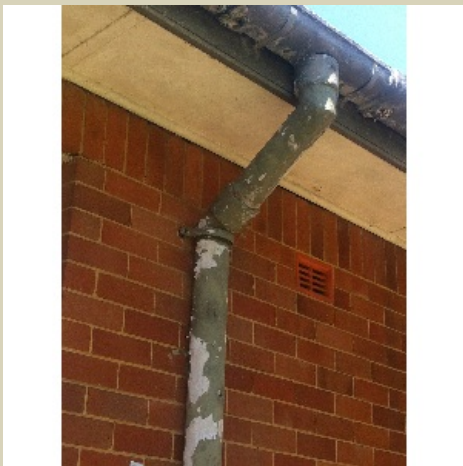

Asbestos Downpipe gutter eave\_1998.JPG

**Name** Asbestos downpipe 2

**Caption** Asbestos cement downpipe and gutter - domestic setting on brick home. Asbestos cement eaves are also present.

**Location** Domestic home

**Source** Asbestos Education Committee

**Image Id** 152

Asbestos Downpipe\_1999.JPG

**Name** Asbestos downpipe 1

**Caption** Asbestos cement downpipe and gutter - domestic setting on brick home. Asbestos cement eaves are also present.