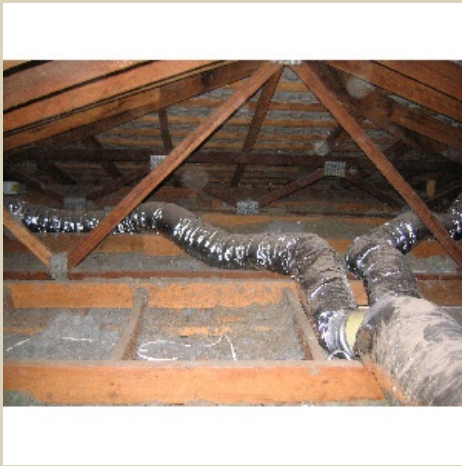

Product: Loose fill asbestos insulation

Product Name	Loose fill asbestos insulation
Product type	Asbestos fibres - loose
Sub-Product type	
Trading name(s)	Mr Fluffy Amoswool Asbestofluf
Other name(s)	
Product description	Thermal insulation materials in the form of granules, fibres, or other types of pieces that can be poured, pumped, or placed by hand.
Build element	Internal ceiling, wall cavities and sub floor areas of affected properties.
Product identification	
	Raw crushed fine amosite and crocidolite
Known uses	Ceiling insulation in domestic, industrial and commercial properties.
Asbestos fibre type	Amosite (brown asbestos) Crocidolite (blue asbestos)
Friable or Non-Friable	Friable
Known Supplier(s)	
Known place of manufacture	South Africa
Date / period of manufacture	1968 - 1979
Building construction period	1961-1970,1970-1980
Location	<p>Domestic home</p> <ul style="list-style-type: none"> • Bathroom • Bedroom • Ceiling / Ceiling space • Dining room • Dog kennels • Internal walls • Other <p>Agricultural</p> <p>Commercial</p> <ul style="list-style-type: none"> • Ceilings • Roof space • Walls <p>Industrial</p> <ul style="list-style-type: none"> • Ceilings • Roof space • Walls
Product images	

Loose Fill Asbestos_ 006.jpg

Name	Loose Fill Asbestos
Caption	Loose Fill asbestos insulation in NSW
Location	Domestic home
Source	Work Safe NSW
Image Id	26

Loose Fill Asbestos_Ph_ 018.jpg

Name	Loose Fill Asbestos
Caption	Loose Fill asbestos insulation in NSW
Location	Domestic home
Source	Work Safe NSW
Image Id	27

Loose Fill - asbetsos fluf ad.jpg

Name	Asbestosfluf Advertisement
Caption	Asbestosfluf Advertisement
Location	

Source Archive

Image Id 28

Loose Fill Asbestos 2.jpg

Name Loose Fill Asbestos

Caption Loose Fill Asbestos in ceiling cavity - Mr Fluffy

Location Domestic home

Source Work Safe NSW

Image Id 255

Loose Fill Asbestos.jpg

Name Loose Fill Asbestos

Caption Loose Fill Asbestos in ceiling cavity - Mr Fluffy

Location Domestic home

Source Work Safe NSW